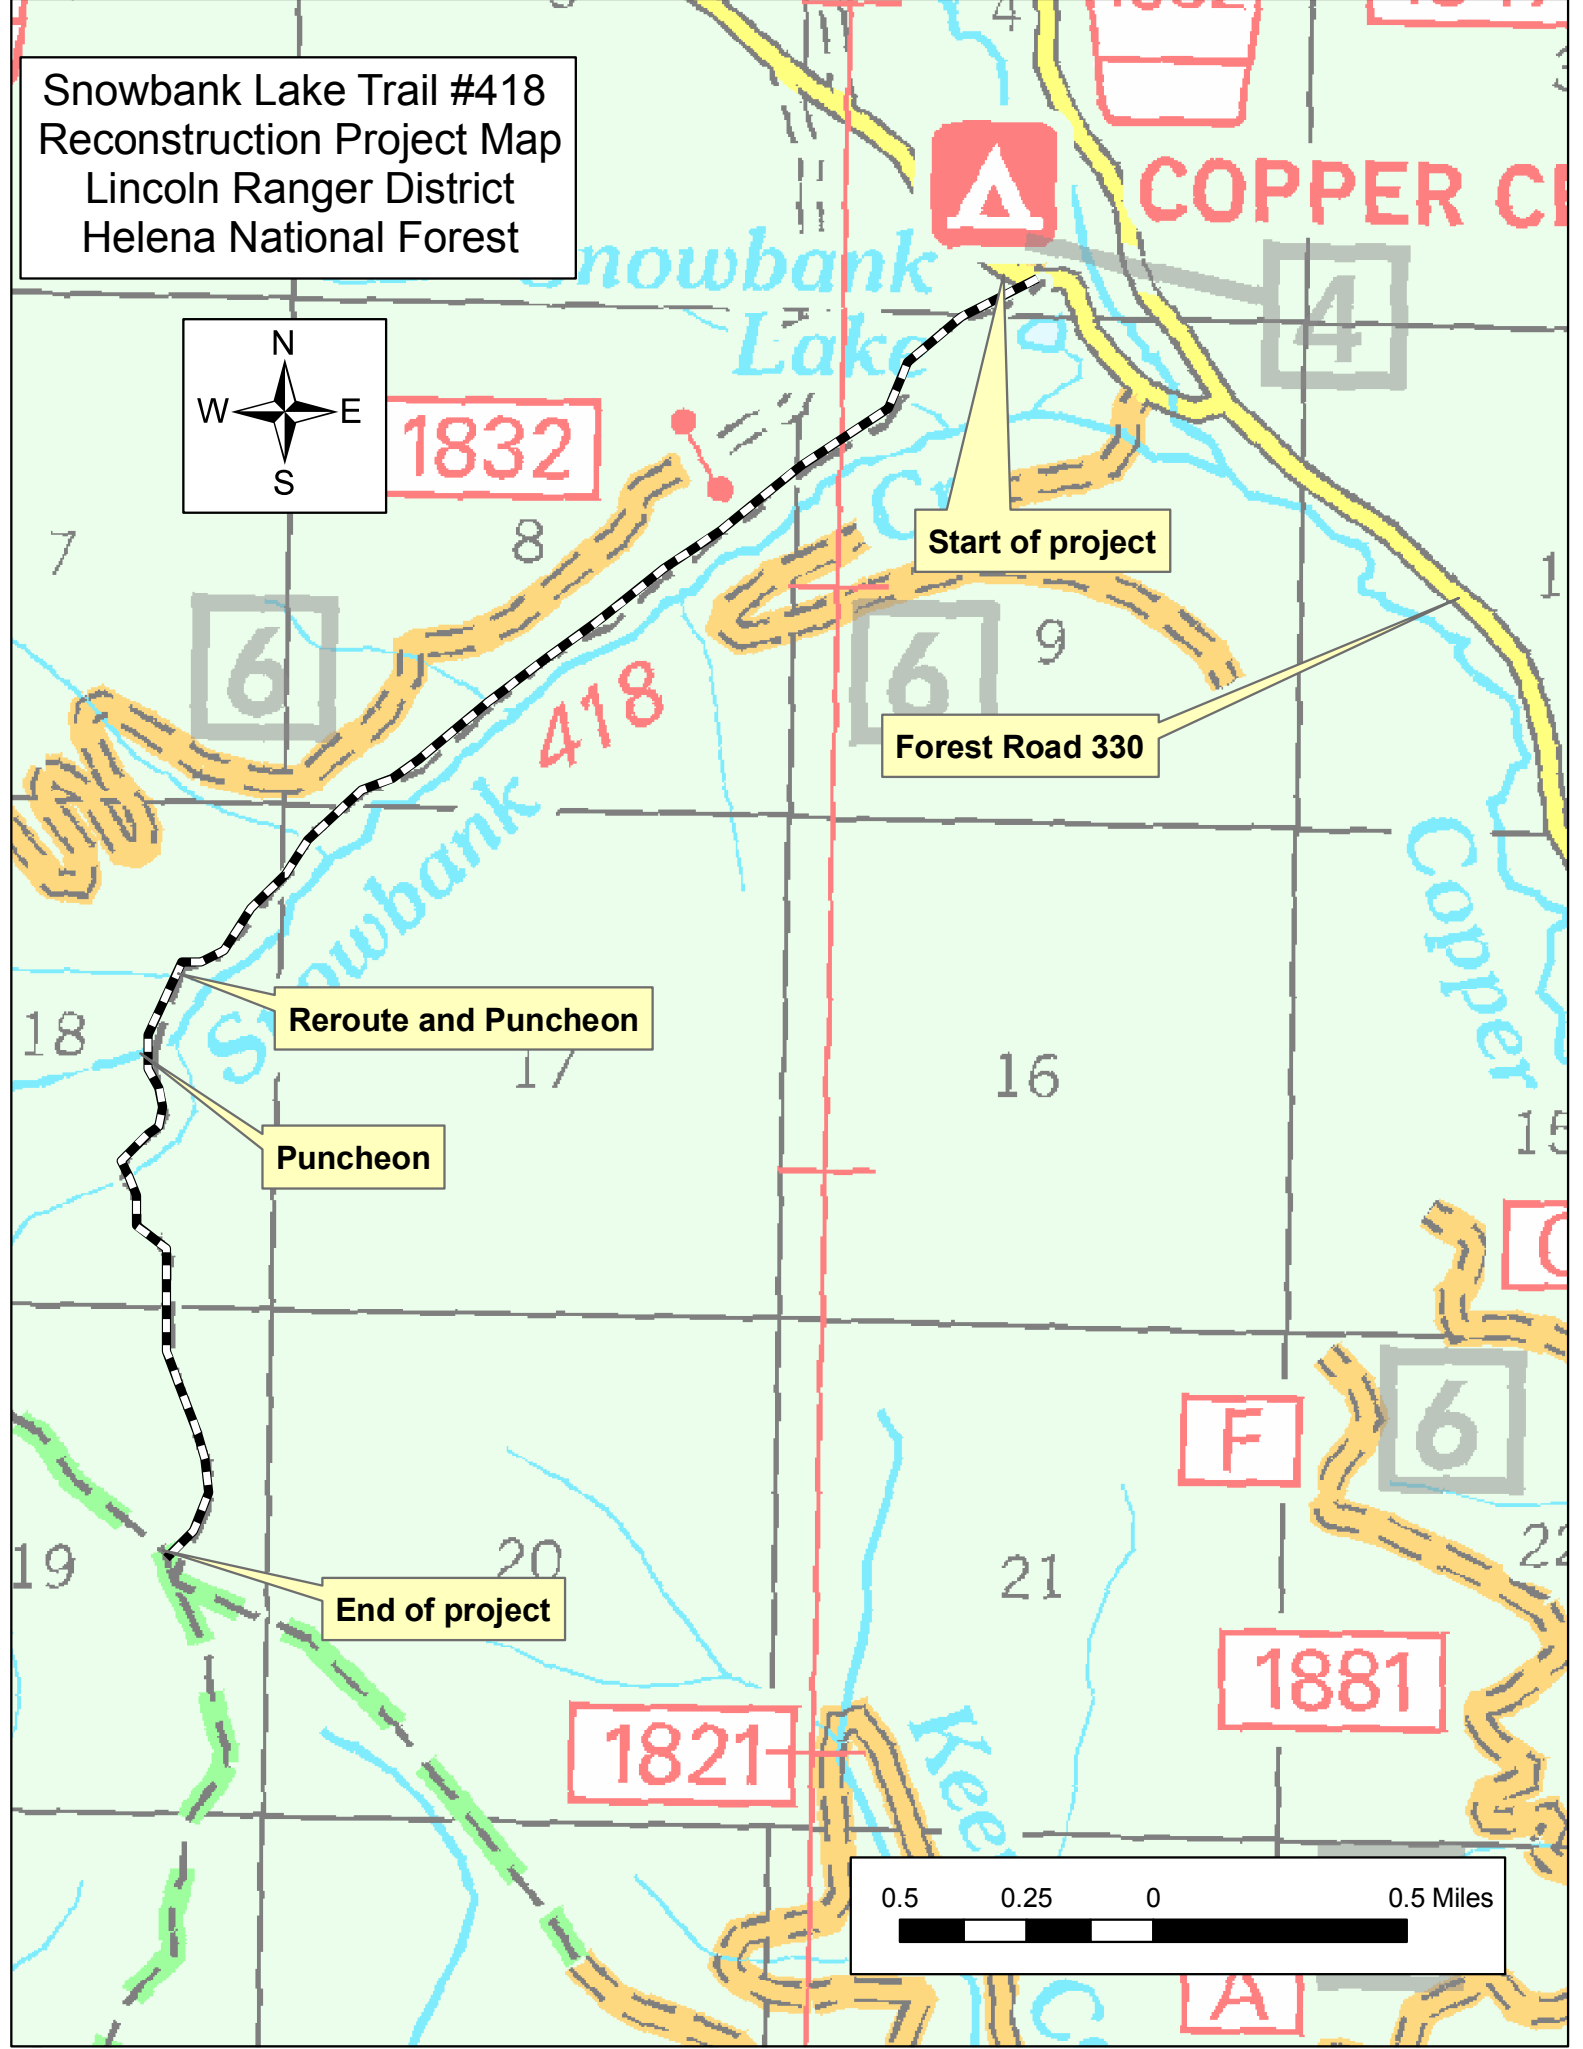

Snowbank Lake Trail #418  
Reconstruction Project Map  
Lincoln Ranger District  
Helena National Forest

1832

COPPER CI

4

Start of project

Forest Road 330

Reroute and Puncheon

Puncheon

End of project

1821

F

1881

Snowbank Lake Trail #418  
Reconstruction  
Lincoln Ranger District  
Helena National Forest  
Vicinity Map

Start of project

Lincoln Ranger District